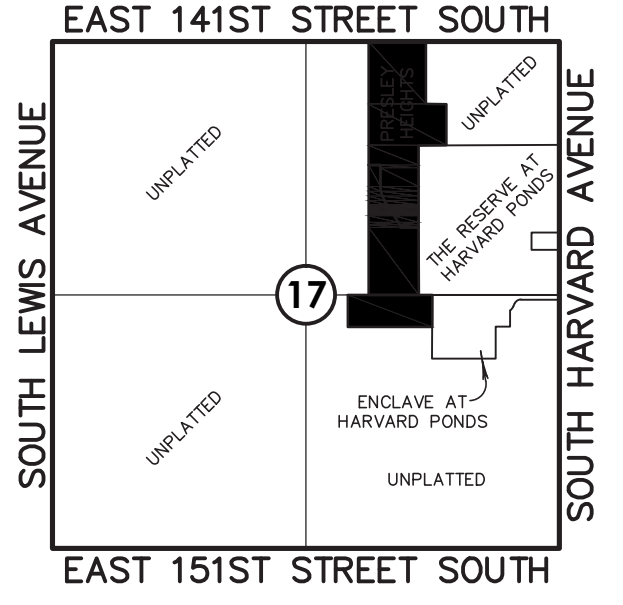

APPROXIMATELY xxxxx ACRES
WEST OF THE SOUTHWEST CORNER OF
141ST STREET & SOUTH HARVARD AVENUE
BIXBY, OKLAHOMA

R 13 E

Presley Heights

Location Map
Scale: 1"= 2000'