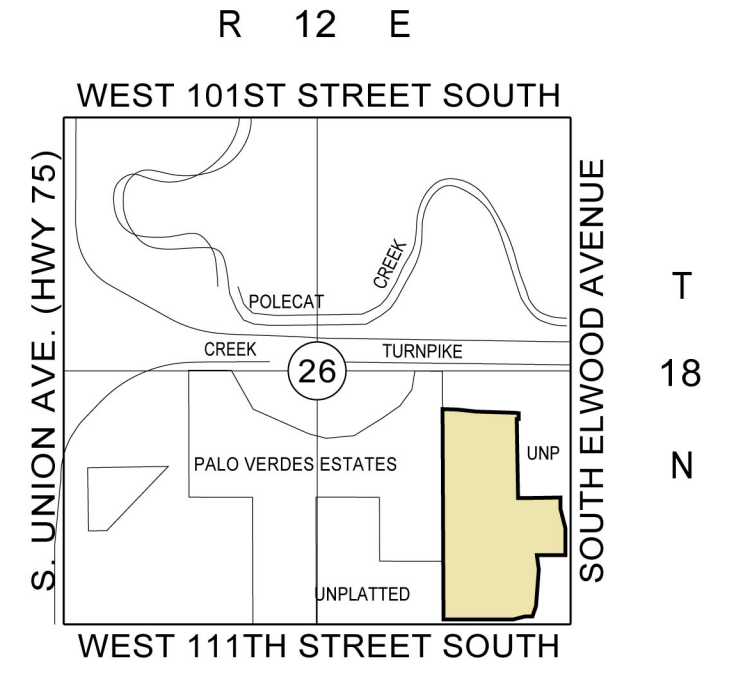

Brookwood of Jenks

Tanner Consulting, LLC.
 Land Development Consultants
 Architecture
 Land Planning
 Land Surveying
 Civil Engineering
 Landscape Architecture

Location Map
 SCALE: 1"=4000'

Note: This Drawing Is For Marketing Purposes Only. Please Refer To Final Recorded Plat For Specific Lot Information.